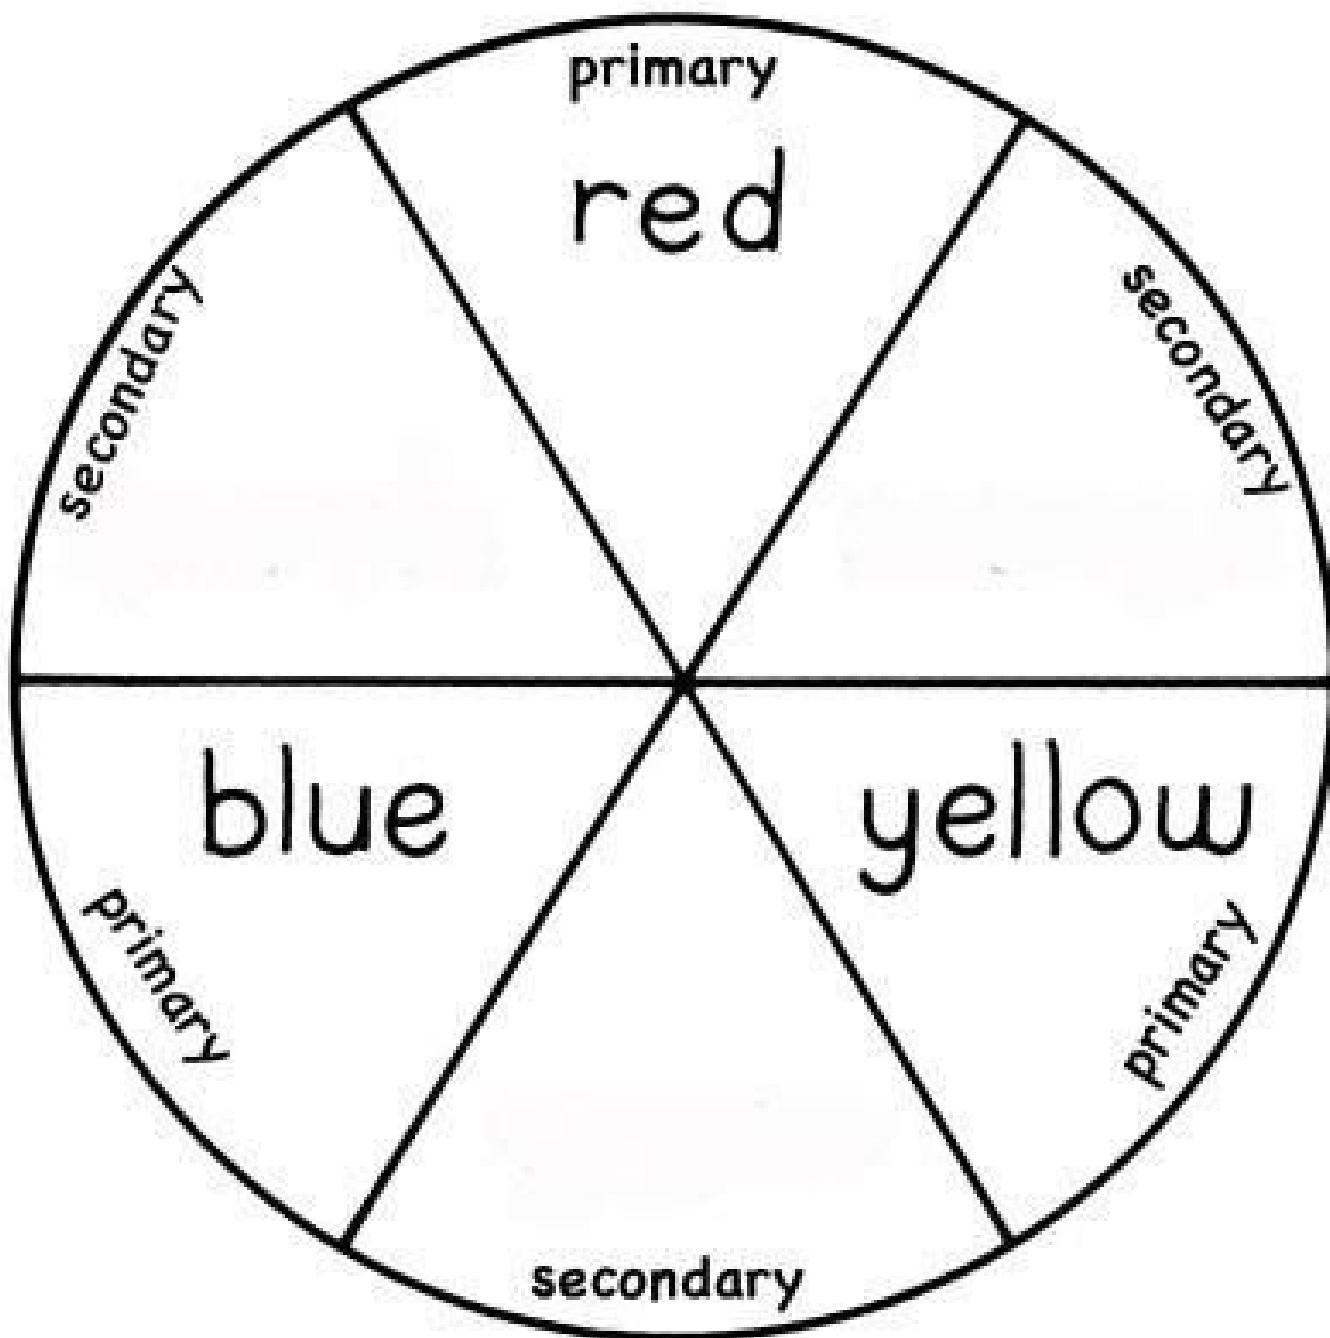

Name: _____

1st

The Color Wheel

Color in the Primary Colors - Red, Yellow, Blue.

Color in the Secondary Colors - put them in their right spots!

Orange

Green

Purple

Name: _____

K

VISUAL TEXTURE

Visual Texture is the way something LOOKS like it should feel, but if you touch it, it's probably smooth.

Fill in each shape, using pencil,
with a DIFFERENT Visual Texture.